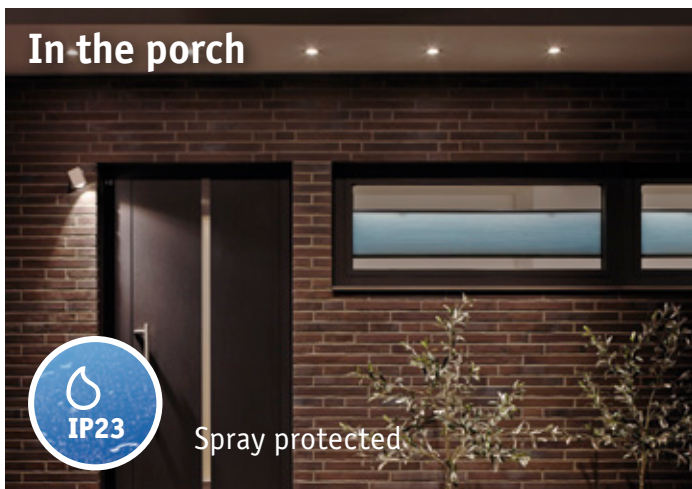

In the porch