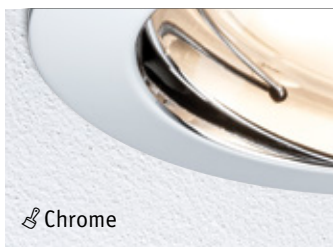

A<sup>++</sup>-A

This luminaire is compatible with bulbs of the energy classes **A<sup>++</sup>-A**.

incl. 6,8 W  A<sup>+</sup>

This luminaire is sold with a bulb of the energy class **A<sup>+</sup>**.