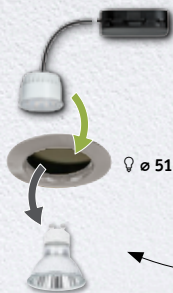

**Quick and  
safe**

You decide how many **COINS** you need!

No restrictions on  
how many can be linked

*No limits*

Position the **COINS** where you want!

## Option 1

Replace the bulb (∅ 51 mm) with an LED module.

Swap your recessed lights (∅ 68 mm) for the new recessed lights with Coins.