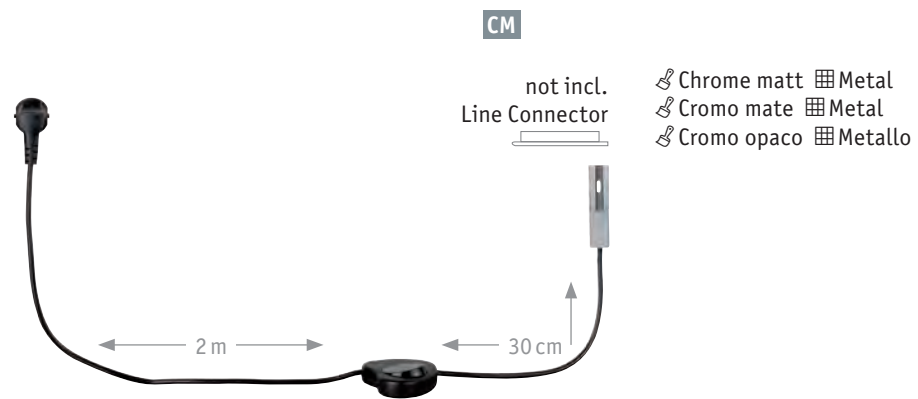

CM

not incl.
Line Connector

∅ Chrome matt ∅ Metal
∅ Cromo mate ∅ Metal
∅ Cromo opaco ∅ Metallo

max. 1000 W
230 V

∅18 mm ⇔18 mm ⇔2,4 m

EAN 4000870 951255

951.25 new

On/Off