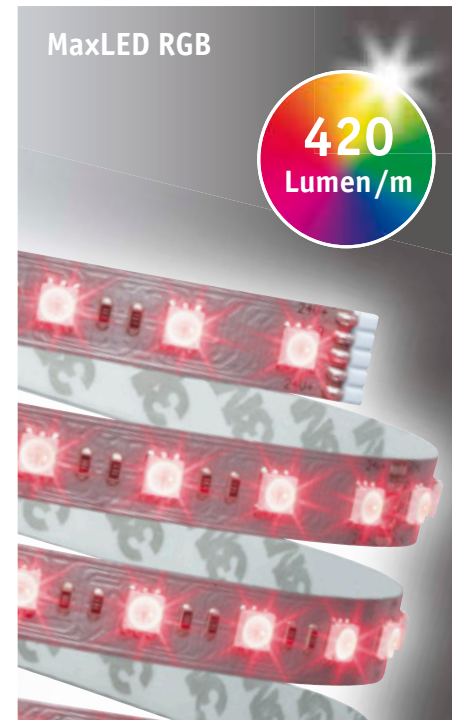

MaxLED 1000 Daylight

1100 Lumen / m

≥75 W

MaxLED 500 Daylight

550 Lumen / m

≥40 W

MaxLED RGB

420 Lumen / m

- ▶ With their powerful brightness, MaxLED LED strips open up completely new ideas for general room and work lighting
- ▶ Dense LED placement provides a continuous light pattern - ideal for use in profiles
- ▶ 1m MaxLED 1000 strip corresponds approximately to a 75 W incandescent bulb in terms of the lighting quality
- ▶ MaxLED is available in an expandable basic set of comfortable warm white - 2700 K, daylight white - 6500 K or as an RGB colour change system with remote control
- ▶ Light you can stick on: thanks to the adhesive strips on the reverse, it can be positioned quickly without tools