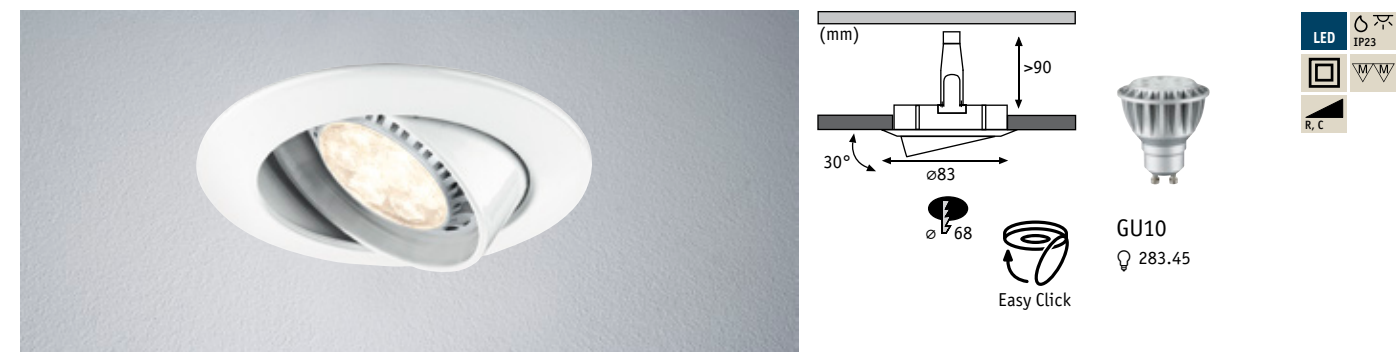

Premium Line Power LED 230V GU10 51mm Metal Metal Metallo

White Blanco Bianco

incl. 3x8 W, A A-E
3x430 lm, 2700 K
36°, 950 cd

EAN4000870 927137
927.13 new

Brushed iron Acero Mate Ferro spazzolato

incl. 3x8 W, A A-E
3x430 lm, 2700 K
36°, 950 cd

EAN4000870 927090
927.09 new