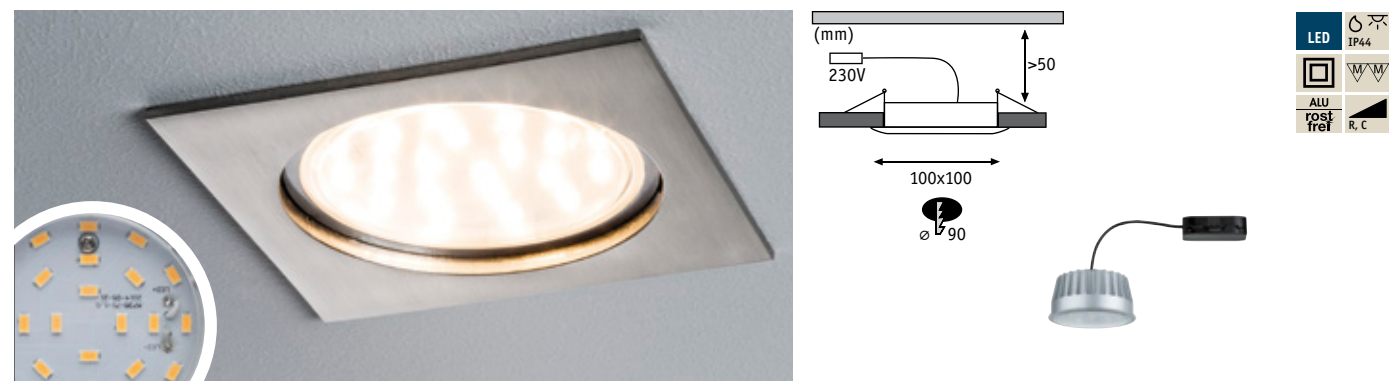

Premium Line LED 230V Coin 75mm Aluminium Zinc Aluminio-zinc Zinco-Alluminio

Brushed iron/Clear Acero Mate/Claro Ferro spazzolato/Chiaro

incl. 1x14 W, A A-A
830 lm, 2700 K
36°

EAN4000870 927847
927.84 new

Chrome/Clear Cromo/Claro Cromo/Chiaro

incl. 1x14 W, A A-A
830 lm, 2700 K
36°

EAN4000870 927854
927.85 new