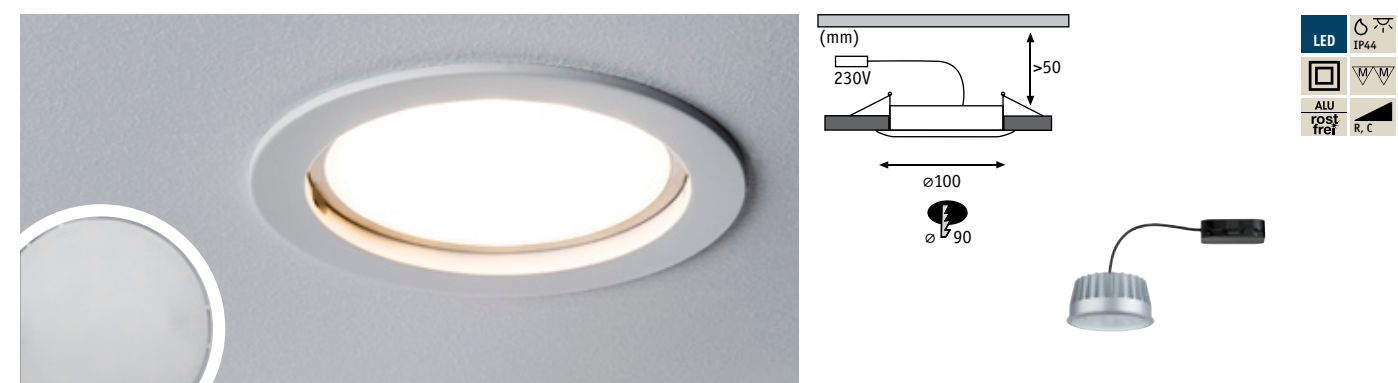

Premium Line LED 230V Coin 75mm Aluminium Zinc Aluminio-zinc Zinco-Alluminio

Matt white/Satin Blanco mate/Satinada Bianco opaco/Satinato incl. 1×14 W, A A+-A 830 lm, 2700 K <math>\sphericalangle 110^\circ</math> EAN4000870 927861 927.86 new	Brushed iron/Satin Acero Mate/Satinada Ferro spazzolato/Satinato incl. 1×14 W, A A+-A 830 lm, 2700 K <math>\sphericalangle 110^\circ</math> EAN4000870 927878 927.87 new	Chrome/Satin Cromo/Satinada Cromo/Satinato incl. 1×14 W, A A+-A 830 lm, 2700 K <math>\sphericalangle 110^\circ</math> EAN4000870 927885 927.88 new