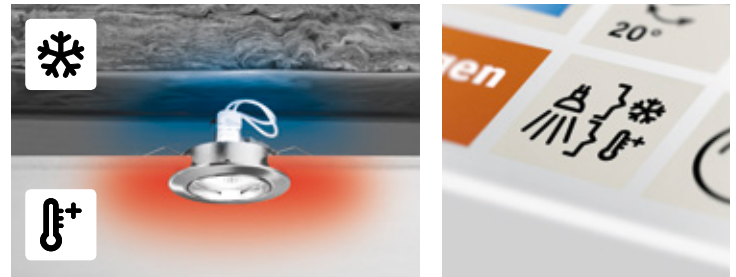

## Security bulbs

More safety – less heat in the ceiling

All Paulmann's sets of round halogen low-voltage recessed lights with reflectors use security bulbs.

- ▶ Up to 80% radiant heat is diffused to the front
- ▶ Only a minimal increase in the temperature of the ceiling