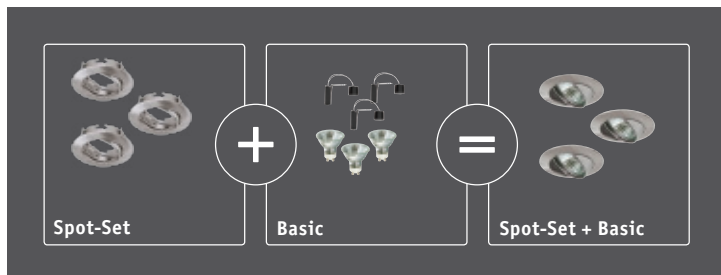

## 2Easy

Your own combination!

With the 2Easy downlight sets, you can quickly create your personal light

- ▶ A range of different rings in round, square, fixed or swivelling designs, with IP protection and glass applications
- ▶ Technology sets are available with LED, halogen 12 V and halogen 230 V lighting technology