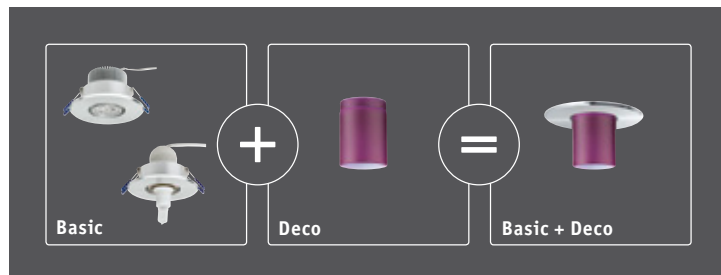

DecoSystems

Your own combination!

Choose the matching base and your preferred Deco glass