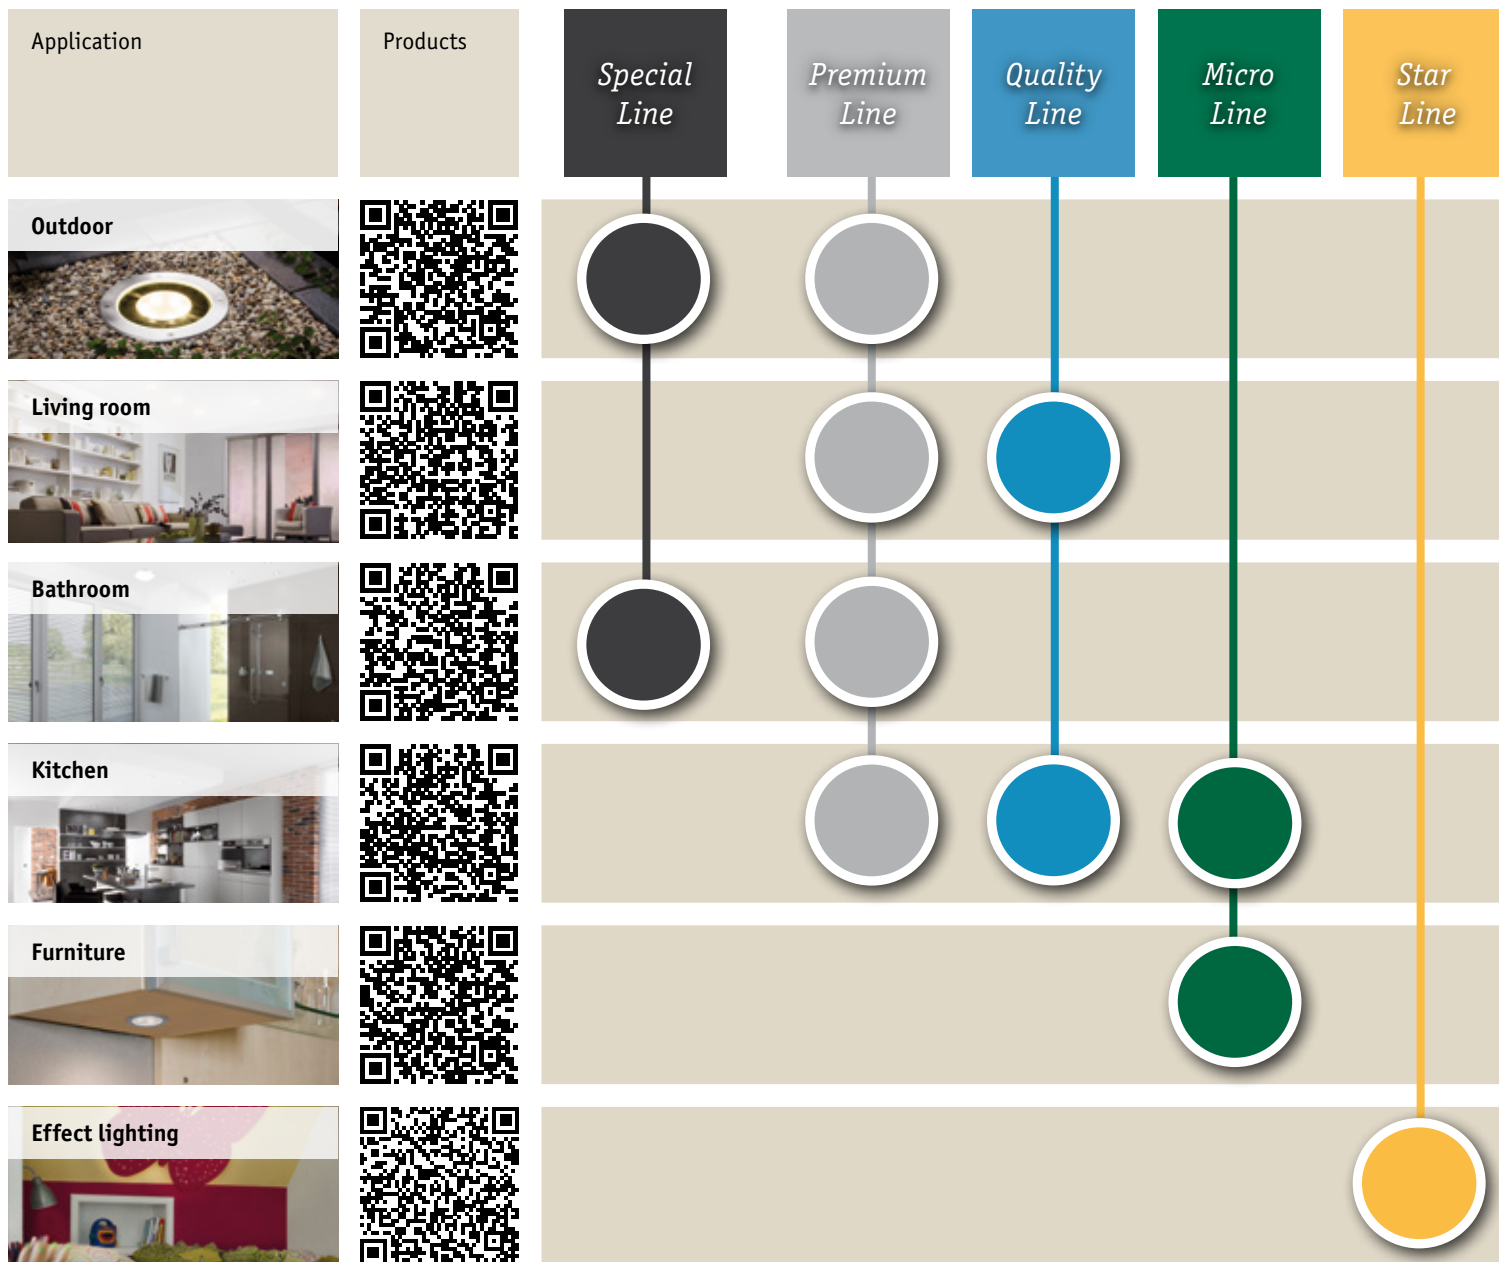

### Do you want to replace the bulbs in your existing lights with LED bulbs? It's really easy!

Find out in just a few easy steps what the right replacement bulb is.

Further information on this  
subject can be found at:

## Tips for installation

We have put together tips for assembly to make your light  
installation one-of-a-kind.

Further information on this  
subject can be found at:

[www.paulmann.com/assembly/all](http://www.paulmann.com/assembly/all)

# The Paulmann product lines ...

...help you to find the right lights for your application:

[www.paulmann.com/groovelight/all](http://www.paulmann.com/groovelight/all)

## Special Line

For wall and floor installation