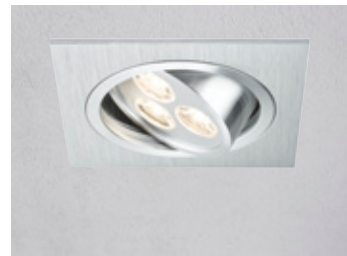

LED Aria square

A++-A

incl. 3×3 W
3000 K
⊘ 30°, 720 cd
230 V, 9 VA
⇄92 ⌀92 ┌┐L50 ┌┐L80 mm
EAN 4000870 925324
925.32

LED

Whirl LED

A++-A

incl. 3×6 W
450 lm, 3000 K
230 V, 18 VA
⌀10 ⌀150 ┌┐L40 ┌┐L100 mm
EAN 4000870 925430
925.43

LED