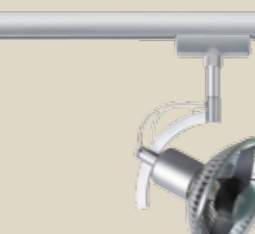

Spot Roncalli
incl. 1x50W, GU10,
208 lm, 2900 K
∠ 24°, 1300 cd
230 V
∅200 ∅111 ∅105 mm
CM 968.45
W 976.91
C 968.83