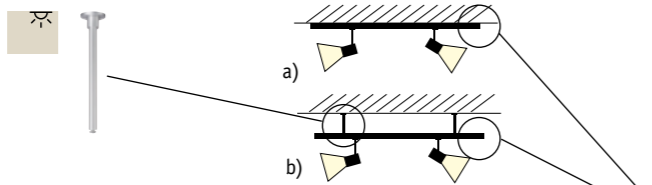

15 Safety Cover strip
 ∅ 10 mm ∅ 0,68 m
951.26

16 Cable Feed
 max. 1000W
 230V
 ∅ 18 mm ∅ 18 mm ∅ 2,4 m
CM 951.25

not incl. Line Connector

1	CM	975.99	___	x
	W	976.88	___	x
	C	968.67	___	x

Suspension
 $\varnothing 105 \varnothing 23\text{mm}$