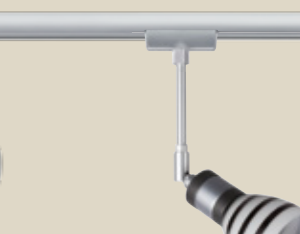

Spot Titurel
incl. 1x42W, G9,
625 lm, 2800 K
230 V
∅225 ∅60 ∅150 mm
CM 968.41
W 976.89
C 968.77